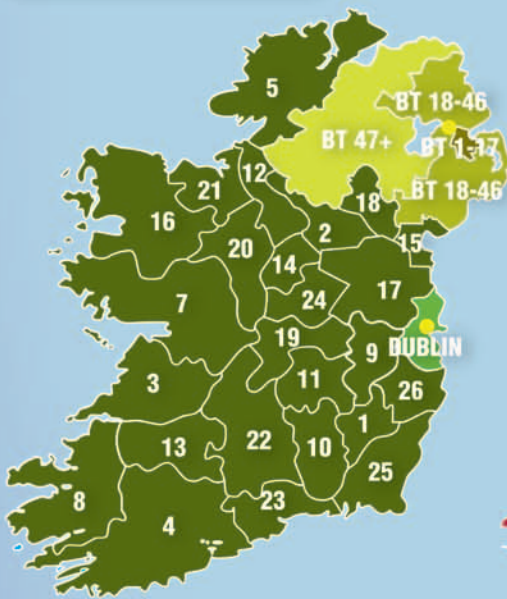

NATIONWIDE NEXT DAY DELIVERY

UK SERVICE AREA MAP

AREA KEY

- MAINLAND UK
- CENTRAL SCOTLAND
- SCOTTISH BORDERS
- SCOTTISH HIGHLANDS*
- SCOTTISH ISLANDS
- ISLE OF WIGHT/MAN

SERVICE AVAILABILITY

09:00	
10:00	
12:00	
16:00	
Sat	
XS	

*IV, KW, AB & PA40 (Certain Postcode areas) - 2 day service

For alternate services please contact us.

AREA KEY

- BT 1-17
- BT 18-46
- BT 47+
- DUBLIN
- EIRE

SERVICE AVAILABILITY

09:00 by air	
10:00 by air	
12:00 by air	
16:00 by air	
Sat by air	
2 days by air	
2 days by road	
3 days by road	