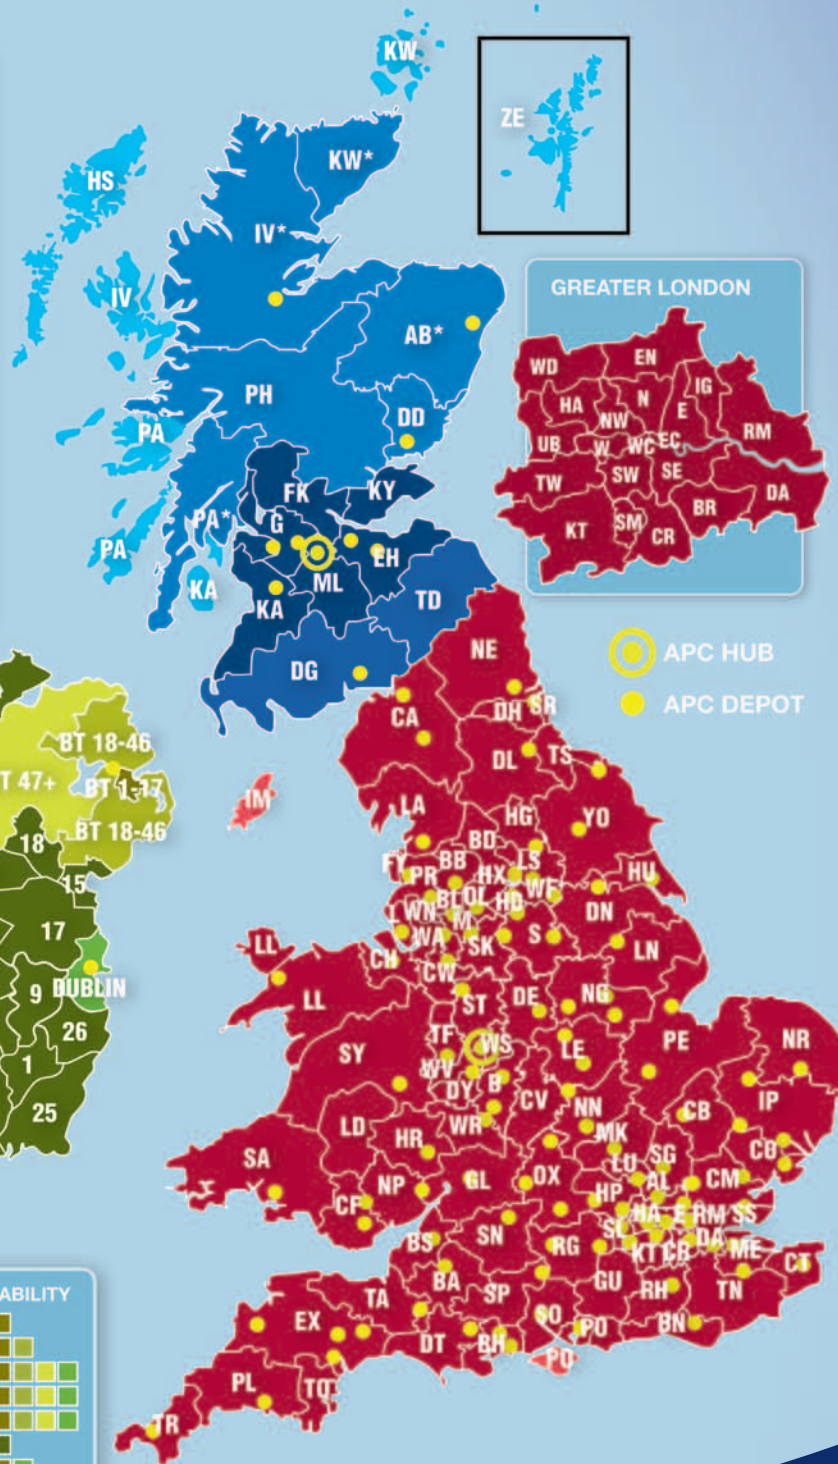

NATIONWIDE NEXT DAY DELIVERY

UK SERVICE AREA MAP

AREA KEY

- MAINLAND UK
- CENTRAL SCOTLAND
- SCOTTISH BORDERS
- SCOTTISH HIGHLANDS*
- SCOTTISH ISLANDS
- ISLE OF WIGHT/MAN

SERVICE AVAILABILITY

09:00	
10:00	
12:00	
16:00	
Sat	
XS	

*IV, KW, AB & PA40 (Certain Postcode areas) - 2 day service

For alternate services please contact us.

AREA KEY

- BT 1-17
- BT 18-46
- BT 47+
- DUBLIN
- EIRE

SERVICE AVAILABILITY

09:00 by air	
10:00 by air	
12:00 by air	
16:00 by air	
Sat by air	
2 days by air	
2 days by road	
3 days by road	

TIMED DELIVERIES

- before 0900
- before 1000
- before 1200
- before 1600
- Saturday morning
- before 7.30 (Major cities only)